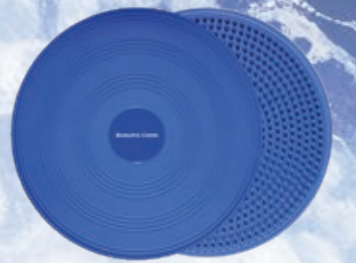

▶ MORE DETAILS

BAMUSTA® COXIM

[E] The Bamusta®Coxim transfers all movements very comfortably with its air cushion. The special thing about this is the air regulation using a needle valve, so that you can individually adjust the air content in the cushion. The seat cushion consists of two smooth sides. The Bamusta® Coxim can be customized using a **printed sticker with a diameter of 6 cm** in the center.

Incl. sales packaging
Incl. pump

[D] Das Bamusta® Coxim überträgt mit seinem Luftpolster sehr angenehm alle Bewegungen. Das Besondere hierbei ist die Luftregulierung durch ein Nadelventil, sodass man den Luftbestand im Kissen individuell einstellen kann. Das Sitzkissen besteht aus zwei glatten Seiten. Das Bamusta® Coxim kann mittels eines **bedruckten Aufklebers mit 6 cm Durchmesser** mittig individualisiert werden.

Inkl. Verkaufsverpackung
Inkl. Pumpe

Ø 33 cm
Material: PVC
6P free

▶ MORE DETAILS

BAMUSTA® COXIM WITH KNOBS

[E] The seat cushion is also available with a smoother and nubby side. The two-sidedness offers you even more training options. The Bamusta® Coxim can be customized using a **printed sticker with a diameter of 6 cm** in the center.

incl. sales packaging
incl. pump

[D] Das Sitzkissen ist auch mit glatter und genoppter Seite erhältlich. Die Zweiseitigkeit bietet Ihnen damit noch mehr Trainingsmöglichkeiten. Das Bamusta® Coxim kann mittels eines **bedruckten Aufklebers mit 6 cm Durchmesser** mittig individualisiert werden.

Inkl. Verkaufsverpackungen
Inkl. Pumpe

9190B

ACCESSORY

We offer a cozy cover to match the Bamusta® Coxim!

Art. No. 9192